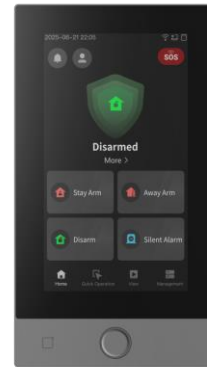

DS-PK670MDW-HWE Touchscreen Keypad

- 7-inch LCD touch screen with intuitive interface for clear display and easy system control.
- Supports LAN, Wi-Fi, and bus connectivity for flexible installation.
- Supports live camera preview via Wi-Fi or LAN.
- Supports event review with verification video storage with TF card.
- Shortcut keys for quick operation and flexible relay or area control.
- Supports 2 wired zones and 1 relay output for flexible integration with external devices.
- Built-in tag reader for convenient and secure user authentication.
- Supports keyfob control (868MHz)

▪ Specification

Inputs(Zones)	
Max. Zones	2
On-board zones	2
Outputs	
Max. outputs	1
Peripherals	
Wireless keyfob	64
Event logs	
Event log records	200
User interface	
Display	7" Colorful LCD with resolution 600*1024
Indication	1 indicator(Yellow\Green\Red)
Key button	1
Authentication	
Tag	Supported M1/DESFire® Card
Keyfob	64
PIN	4~6 digits
Bus interconnection	
Bus-extender	x
Bus technology	Half-Duplex RS-485
Bus wiring	4-Core Alarm Cable (at least 2x0.5mm ² +2x0.22mm ²)
Wireless interconnection	
Frequency	868Mhz
Wireless technology	R3
Transmission modulation	GFSK
Transmission range	800m(open area)
Communication interfaces	
LAN/Ethernet	Supported,10/100 Mbps self-adaptive
Wi-Fi	Supported,802.11b/g/n (2.4GHz)
Power supply - general	
Quiescent current	270mA@12VDC
Input voltage	12 VDC nominal (9~24 VDC),powered by bus
Max. current	400mA@12VDC
Relay output	
Relay output	1,1A 30VDC
Environmental	
Operating temperature	-10°C to 50°C
Storage temperature	-10°C to 50°C
Relative humidity	10%-90% non-condensing
Physical	
Dimension (W × H × D)	122mmx218.7mmx27mm
Weight	400g
Installation method	Wall mounting
Tamper-proof	Front and Rear