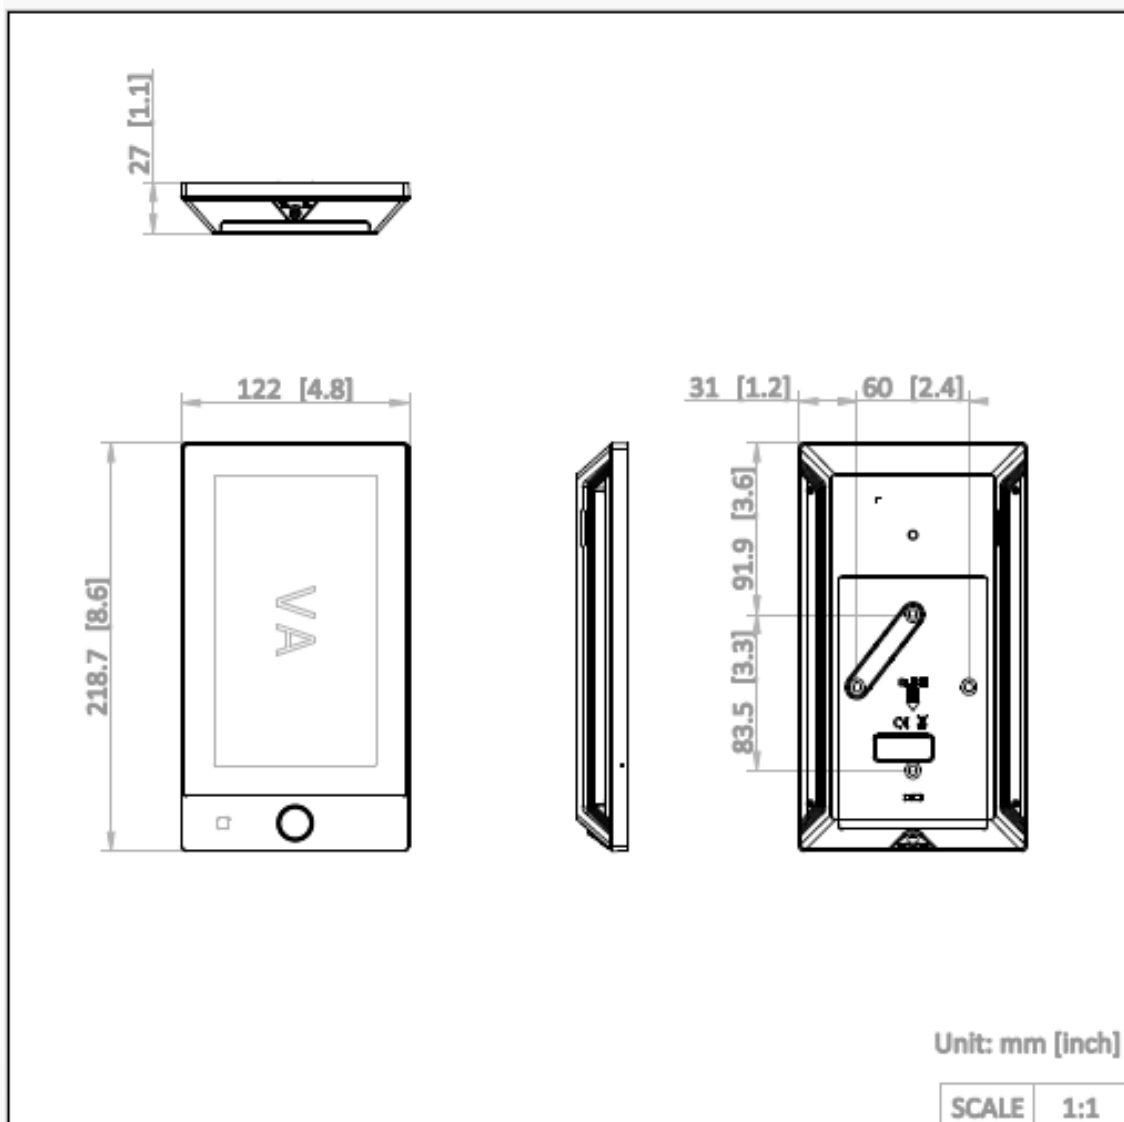

Compliance	
Electrical conformity	CE,CB
EN 50131	Security Grade 2,Environmental Class II
Indication	
LED indication	Supported
Hardware features	
SD card	FAT32 up to 128G
Loudspeaker	Supported
Mic	Reserved
Debug port	2
General	
Application scenario	Indoor
Shell material	Plastic
Color	White or Black

▪ Dimension