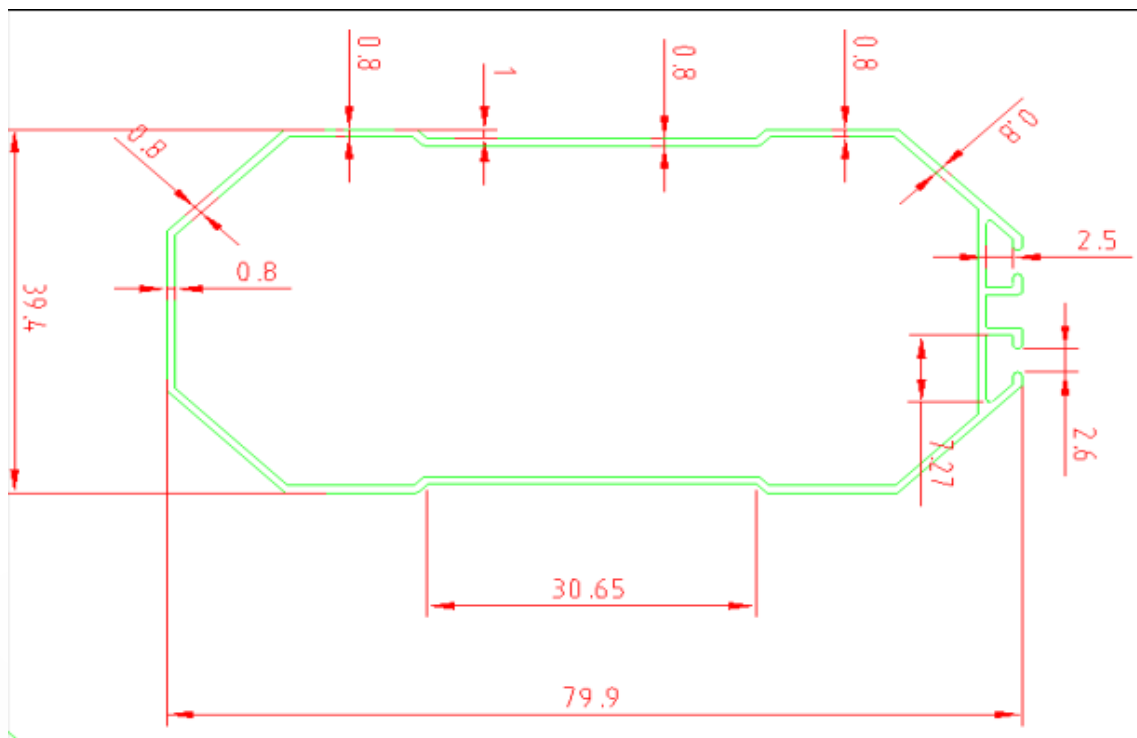

DS-TMG002-3D

DS-TMG32 series Barrier Gate Folding Pole

- Octagonal folding pole
- With a wall thickness of 0.8mm

▪ Specification

Boom Pole	
Boom Pole Type	Octagonal Folding Pole
Boom Pole Color	White Background with Red Bar
Boom Pole Material	Aluminum Profile
Boom Pole Dimensions	1.5+1.5m: 220 × 50 × 1700mm(8.66 × 1.97 × 66.93inch)(H × W × L) 2.5+2.5m: 210 × 50 × 2710mm(8.27 × 1.97 × 106.69inch)(H × W × L) 2+2m: 230 × 60 × 2200mm(9.06 × 2.36 × 86.61inch)(H × W × L)
Boom Pole Weight	1.5+1.5m: 5.0kg (11.02lb.) 2.5+2.5m: 7.1kg (15.65lb.) 2+2m: 6.2kg (13.67lb.)
Boom Pole Dimensions (with Package)	1.5+1.5m: 225 × 55 × 1750mm(8.86 × 2.17 × 68.90inch)(H × W × L) 2.5+2.5m: 215 × 55 × 2760mm(8.46 × 2.17 × 108.66inch)(H × W × L) 2+2m: 235 × 65 × 2250mm(9.25 × 2.60 × 88.58inch)(H × W × L)
Boom Pole Weight (with Package)	1.5+1.5m: 5.7kg (12.57lb.) 2.5+2.5m: 7.1kg (15.65lb.) 2+2m: 8.4kg (18.52lb.)

▪ Available Model

DS-TMG002-3D(1.5m+1.5m)

DS-TMG002-3D(2.5m+2.5m)

DS-TMG002-3D(2m+2m)

▪ Dimension

▪ Accessory

DS-TMG320/TR

See Far, Go Further